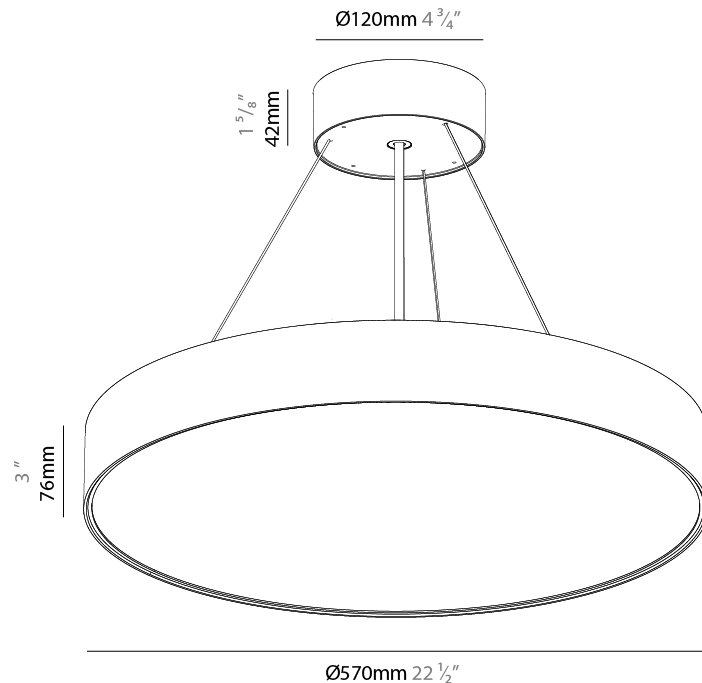

GENERAL

Series: Sign EVO
Partner: Prolicht
Division: Architectural
Installation: Suspension
Product Type: Pendant
Mounting Location: Ceiling
Light Distribution: Direct

PHYSICAL

Shape: Round
Diameter (mm): 570
Diameter (in): 22 7/16
Height (mm): 82
Height (in): 3 1/4
Weight (kg): 6.5
Diffuser: [PMMA - Opal](#) / [Microprism](#) / [Clear Microprism](#)
Fixture Finish: [SSR / BKV / CWI / CRY / HAB / UFT / ITA / RUA / FTG / MYG / LOD / PUS / FRO / FUP / KIA / POP / BLS / SPG / MEY / GOH / CHC / COM / ABZ / JAG / OBR / MOS / ROR](#)
Fixture Material: [PMMA](#) / [Extruded Aluminum](#) / [Steel](#)
Cable Details: [2000mm](#) or [6000mm](#) [Transparent Cable](#)

ELECTRICAL

Lamp Type: LED (Zhaga Standard)
Input Wattage (W): 53.1
Total Output Wattage (W): 48.2
Dimming: [DALI Dimming](#) / [MATTER Dimming](#)
Driver Included: Yes
Driver Location: Integrated
Driver Type: Constant Current - Universal
Driver Class: Class 2
Input Voltage (V): 120
Constant Current (MA): 350mA

LED

Color Temperature (°K): 2700-6500 Tunable White
Max. Delivered Lumen (lm): Max 7784
Nominal Lumen (lm): Mxa 8870
CRI: >90 CRI
Lamp Life (hrs): 50000

OPTICAL

RATINGS AND CERTIFICATIONS

Certified By: Certified for North American Standards
IP rating: IP40

PROJECT
TYPE
SPECIFIER
QUANTITY
DATE