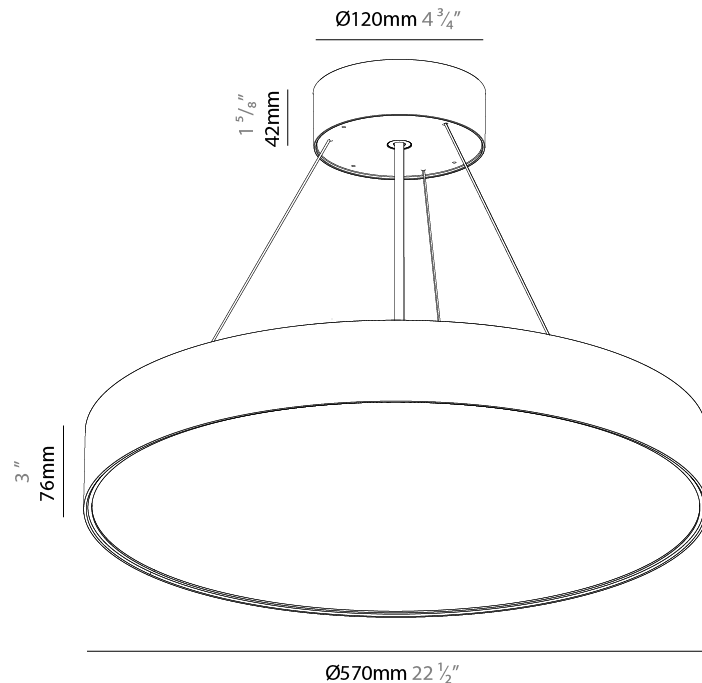

GENERAL

Series: Sign EVO
Partner: Prolicht
Division: Architectural
Installation: Suspension
Product Type: Pendant
Mounting Location: Ceiling
Light Distribution: Direct

PHYSICAL

Shape: Round
Diameter (mm): 570
Diameter (in): 22 7/16
Height (mm): 82
Height (in): 3 1/4
Weight (kg): 6.5
Diffuser: PMMA - Opal / Microprism / Clear Microprism
Fixture Finish: SSR / BKV / CWI / CRY / HAB / UFT / ITA / RUA / FTG / MYG / LOD / PUS / FRO / FUP / KIA / POP / BLS / SPG / MEY / GOH / CHC / COM / ABZ / JAG / OBR / MOS / ROR
Fixture Material: PMMA / Extruded Aluminum / Steel
Cable Details: 2000mm or 6000mm Transparent Cable

ELECTRICAL

Lamp Type: LED (Zhaga Standard)
Input Wattage (W): 20.6
Total Output Wattage (W): 19.1
Dimming: Non-Dimmable
Driver Included: Yes
Driver Location: Integrated
Driver Type: Constant Current - Universal
Driver Class: Class 2
Input Voltage (V): 120

LED

Color Temperature (*K): 2700 / 3000 / 3500 / 4000
Max. Delivered Lumen (lm): Max 3302
Nominal Lumen (lm): Mxa 3763
CRI: >90 CRI
Lamp Life (hrs): 50000

OPTICAL

RATINGS AND CERTIFICATIONS

Certified By: Certified for North American Standards
IP rating: IP40
Glare Rating: ≤ 19

PROJECT _____
TYPE _____
SPECIFIER _____
QUANTITY _____
DATE _____