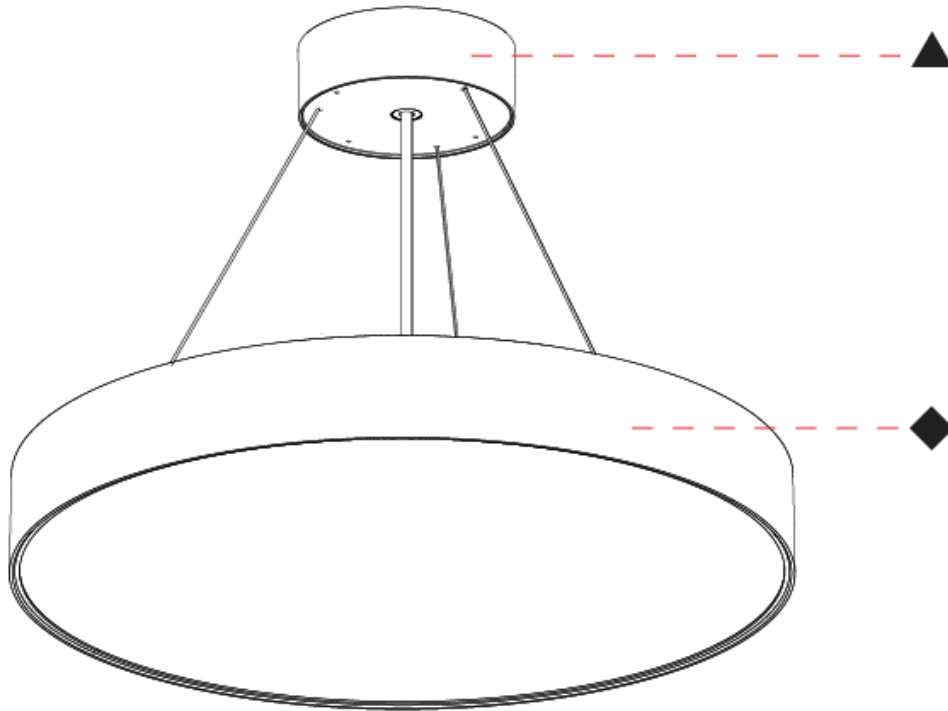

SIGN EVO SUSPENSION

A3001112-

PROJECT	_____
TYPE	_____
SPECIFIER	_____
QUANTITY	_____
DATE	_____